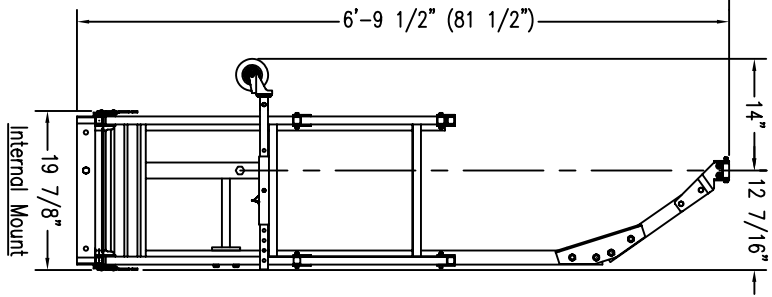

Minimum size opening for workbasket to pass through 24" diameter or 14" x 20" rectangular opening.

Universal Adaptor is supplied with all Universal Mount Baskets

### FOLD-UP WORKBASKET

Model No.	Hoist Mount Style	Length "A"	Height "B"	Weight
143-583	Internal	8 Ft. (96")	88 5/8"	160 lbs.
143-583S	Internal, Softway	8 Ft. (96")	88 5/8"	168 lbs.
143-583U	Internal, Universal	8 Ft. (96")	88 5/8"	163 lbs.
143-584	Internal	6 Ft. (72")	81 1/2"	148 lbs.
143-584S	Internal, Softway	6 Ft. (72")	81 1/2"	156 lbs.
143-584U	Internal, Universal	6 Ft. (72")	81 1/2"	151 lbs.
143-585	Internal	4 Ft. (48")	81 1/2"	124 lbs.
143-585S	Internal, Softway	4 Ft. (48")	81 1/2"	132 lbs.
143-585U	Internal, Universal	4 Ft. (48")	81 1/2"	127 lbs.
143-580	External	8 Ft. (96")	88 5/8"	165 lbs.
143-580S	External, Softway	8 Ft. (96")	88 5/8"	173 lbs.
143-580U	External, Universal	8 Ft. (96")	88 5/8"	168 lbs.
143-581	External	6 Ft. (72")	82 5/32"	153 lbs.
143-581S	External, Softway	6 Ft. (72")	82 5/32"	161 lbs.
143-581U	External, Universal	6 Ft. (72")	82 5/32"	156 lbs.
143-582	External	4 Ft. (48")	82 5/32"	129 lbs.
143-582S	External, Softway	4 Ft. (48")	82 5/32"	137 lbs.
143-582U	External, Universal	4 Ft. (48")	82 5/32"	132 lbs.

ROLLER BUMPERS INCLUDED WITH FOLD-UP WORKBASKETS

LOAD CAPACITY: 1000 LBS.