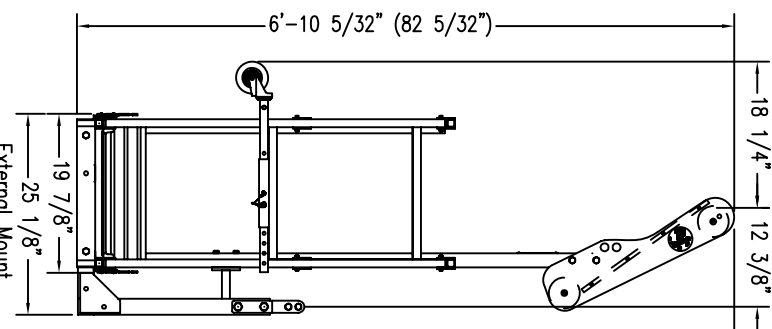

Minimum size opening for workbasket to pass through 24" diameter or 14" x 20" rectangular opening.

Universal Adaptor is supplied with all Universal Mount Baskets

### FOLD-UP WORKBASKET

Model No.	Hoist Mount Style	Length "A"	Height "B"	Weight
143-583	Internal	8 Ft. (96")	88 5/8"	160 lbs.
143-583S	Internal, Softway	8 Ft. (96")	88 5/8"	168 lbs.
143-583U	Internal, Universal	8 Ft. (96")	88 5/8"	163 lbs.
143-584	Internal	6 Ft. (72")	81 1/2"	148 lbs.
143-584S	Internal, Softway	6 Ft. (72")	81 1/2"	156 lbs.
143-584U	Internal, Universal	6 Ft. (72")	81 1/2"	151 lbs.
143-585	Internal	4 Ft. (48")	81 1/2"	124 lbs.
143-585S	Internal, Softway	4 Ft. (48")	81 1/2"	132 lbs.
143-585U	Internal, Universal	4 Ft. (48")	81 1/2"	127 lbs.
143-580	External	8 Ft. (96")	88 5/8"	165 lbs.
143-580S	External, Softway	8 Ft. (96")	88 5/8"	173 lbs.
143-580U	External, Universal	8 Ft. (96")	88 5/8"	168 lbs.
143-581	External	6 Ft. (72")	82 5/32"	153 lbs.
143-581S	External, Softway	6 Ft. (72")	82 5/32"	161 lbs.
143-581U	External, Universal	6 Ft. (72")	82 5/32"	156 lbs.
143-582	External	4 Ft. (48")	82 5/32"	129 lbs.
143-582S	External, Softway	4 Ft. (48")	82 5/32"	137 lbs.
143-582U	External, Universal	4 Ft. (48")	82 5/32"	132 lbs.

ROLLER BUMPERS INCLUDED WITH FOLD-UP WORKBASKETS

LOAD CAPACITY: 1000 LBS.