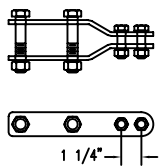

Minimum size opening for workbasket to pass through 24" diameter or 14" x 20" rectangular opening.

Universal Adaptor is supplied with all Universal Mount Baskets

### FOLD-UP WORKBASKET

Model No.	Hoist Mount Style	Length "A"	Height "B"	Weight
143-583	Internal	8 Ft. (96")	88 5/8"	160 lbs.
143-583S	Internal, Softway	8 Ft. (96")	88 5/8"	168 lbs.
143-583U	Internal, Universal	8 Ft. (96")	88 5/8"	163 lbs.
143-584	Internal	6 Ft. (72")	81 1/2"	148 lbs.
143-584S	Internal, Softway	6 Ft. (72")	81 1/2"	156 lbs.
143-584U	Internal, Universal	6 Ft. (72")	81 1/2"	151 lbs.
143-585	Internal	4 Ft. (48")	81 1/2"	124 lbs.
143-585S	Internal, Softway	4 Ft. (48")	81 1/2"	132 lbs.
143-585U	Internal, Universal	4 Ft. (48")	81 1/2"	127 lbs.
143-580	External	8 Ft. (96")	88 5/8"	165 lbs.
143-580S	External, Softway	8 Ft. (96")	88 5/8"	173 lbs.
143-580U	External, Universal	8 Ft. (96")	88 5/8"	168 lbs.
143-581	External	6 Ft. (72")	82 5/32"	153 lbs.
143-581S	External, Softway	6 Ft. (72")	82 5/32"	161 lbs.
143-581U	External, Universal	6 Ft. (72")	82 5/32"	156 lbs.
143-582	External	4 Ft. (48")	82 5/32"	129 lbs.
143-582S	External, Softway	4 Ft. (48")	82 5/32"	137 lbs.
143-582U	External, Universal	4 Ft. (48")	82 5/32"	132 lbs.