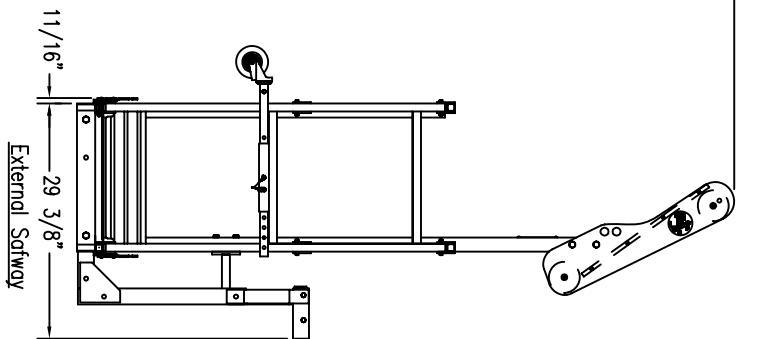

Minimum size opening for workbasket to pass through 24" diameter or 14" x 20" rectangular opening.

Universal Adaptor is supplied with all Universal Mount Baskets

### FOLD-UP WORKBASKET

Model No.	Hoist Mount Style	Length "A"	Height "B"	Weight
143-583	Internal	8 Ft. (96")	88 5/8"	160 lbs.
143-583S	Internal, Softway	8 Ft. (96")	88 5/8"	168 lbs.
143-583U	Internal, Universal	8 Ft. (96")	88 5/8"	163 lbs.
143-584	Internal	6 Ft. (72")	81 1/2"	148 lbs.
143-584S	Internal, Softway	6 Ft. (72")	81 1/2"	156 lbs.
143-584U	Internal, Universal	6 Ft. (72")	81 1/2"	151 lbs.
143-585	Internal	4 Ft. (48")	81 1/2"	124 lbs.
143-585S	Internal, Softway	4 Ft. (48")	81 1/2"	132 lbs.
143-585U	Internal, Universal	4 Ft. (48")	81 1/2"	127 lbs.
143-580	External	8 Ft. (96")	88 5/8"	165 lbs.
143-580S	External, Softway	8 Ft. (96")	88 5/8"	173 lbs.
143-580U	External, Universal	8 Ft. (96")	88 5/8"	168 lbs.
143-581	External	6 Ft. (72")	82 5/32"	153 lbs.
143-581S	External, Softway	6 Ft. (72")	82 5/32"	161 lbs.
143-581U	External, Universal	6 Ft. (72")	82 5/32"	156 lbs.
143-582	External	4 Ft. (48")	82 5/32"	129 lbs.
143-582S	External, Softway	4 Ft. (48")	82 5/32"	137 lbs.
143-582U	External, Universal	4 Ft. (48")	82 5/32"	132 lbs.

ROLLER BUMPERS INCLUDED WITH FOLD-UP WORKBASKETS

LOAD CAPACITY: 1000 LBS.