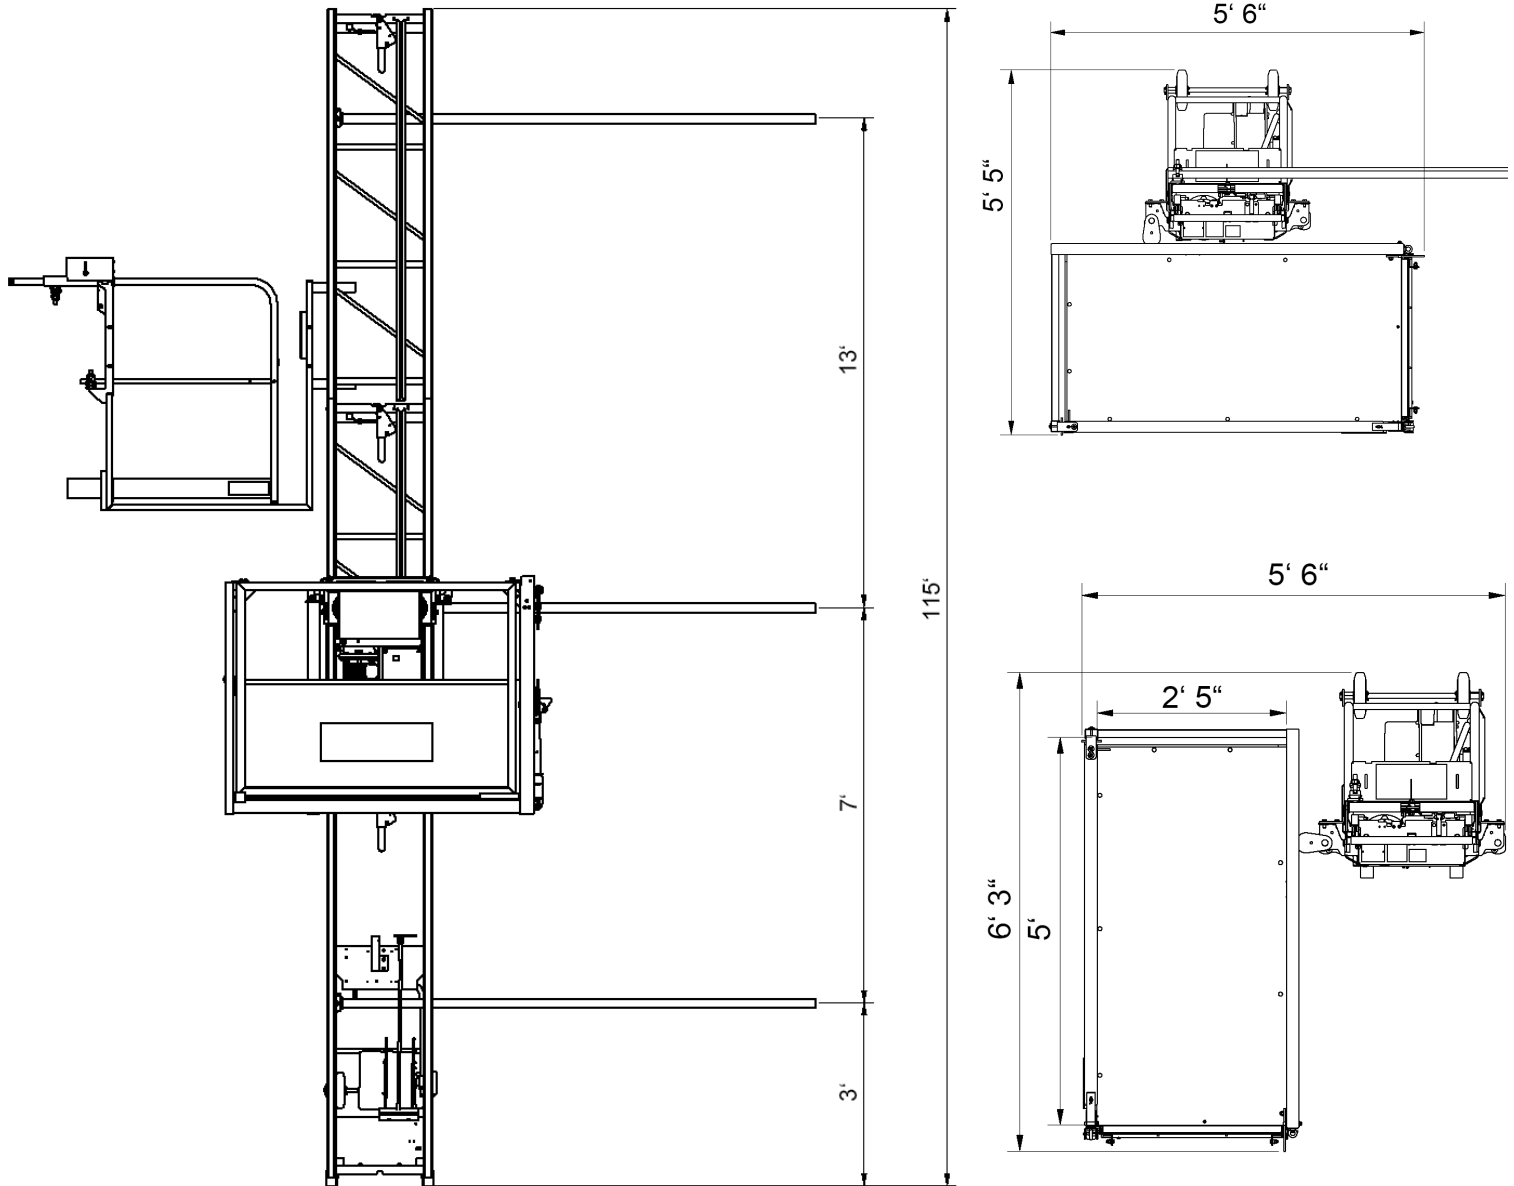

GEDA®

ORIGINAL

GEDA® MH 440 Material Hoist

- ★ Quick installation
- ★ Specially for scaffold erection
- ★ Platform turnable by 90° to both sides
- ★ German engineered

TECHNICAL DATA

Load capacity	440 lbs
Lifting speed	82 ft/min
Lifting height	115 ft
Power supply	2 hp/240 V/60 Hz