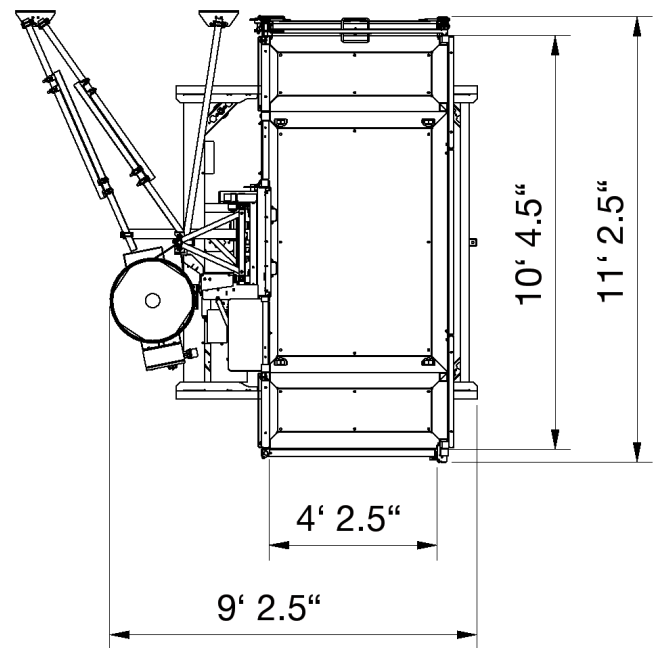

GEDA®

ORIGINAL

GEDA® TP 3300 Transport Platform

- ★ Quick installation
- ★ Transport of persons and material
- ★ Single mast up to 3300 lbs
- ★ Quick return on investment
- ★ Variable platforms available
- ★ German engineered

TECHNICAL DATA

Load capacity	upon request
Lifting speed	40/80 ft/min
Lifting height	490 ft
Power supply	2 x 4.8/9.7 hp/480 V/60 Hz

Changes/Errors excepted