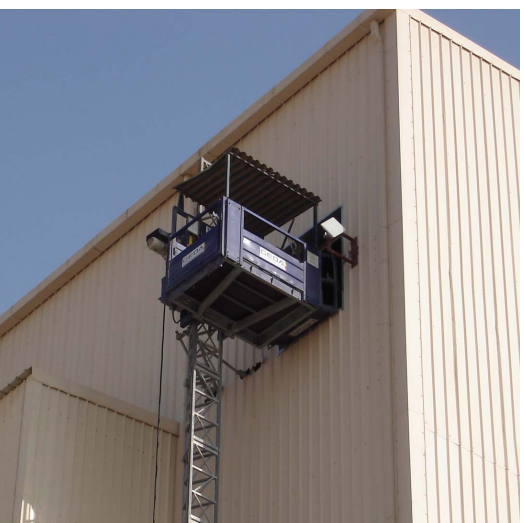

GEDA®

ORIGINAL

GEDA® TP 3300 Transport Platform

- ★ Quick installation
- ★ Transport of persons and material
- ★ Single mast up to 3300 lbs
- ★ Quick return on investment
- ★ Variable platforms available
- ★ German engineered

TECHNICAL DATA

Load capacity	upon request
Lifting speed	40/80 ft/min
Lifting height	490 ft
Power supply	2 x 4.8/9.7 hp/480 V/60 Hz

Changes/Errors excepted