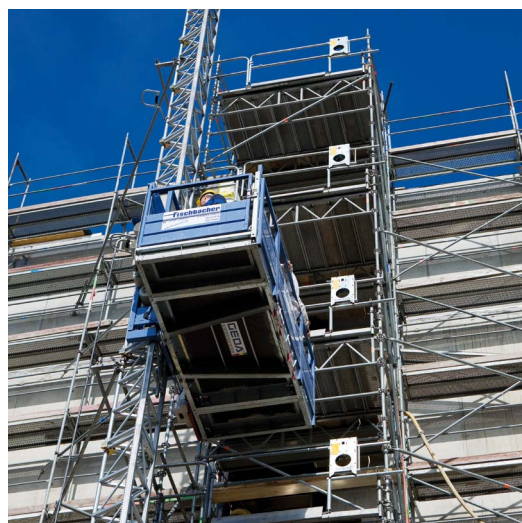

GEDA®

ORIGINAL

GEDA® TP 3300 Transport Platform

- ★ Quick installation
- ★ Transport of persons and material
- ★ Single mast up to 3300 lbs
- ★ Quick return on investment
- ★ Variable platforms available
- ★ German engineered

TECHNICAL DATA

Load capacity	upon request
Lifting speed	40/80 ft/min
Lifting height	490 ft
Power supply	2 x 4.8/9.7 hp/480 V/60 Hz

Changes/Errors excepted