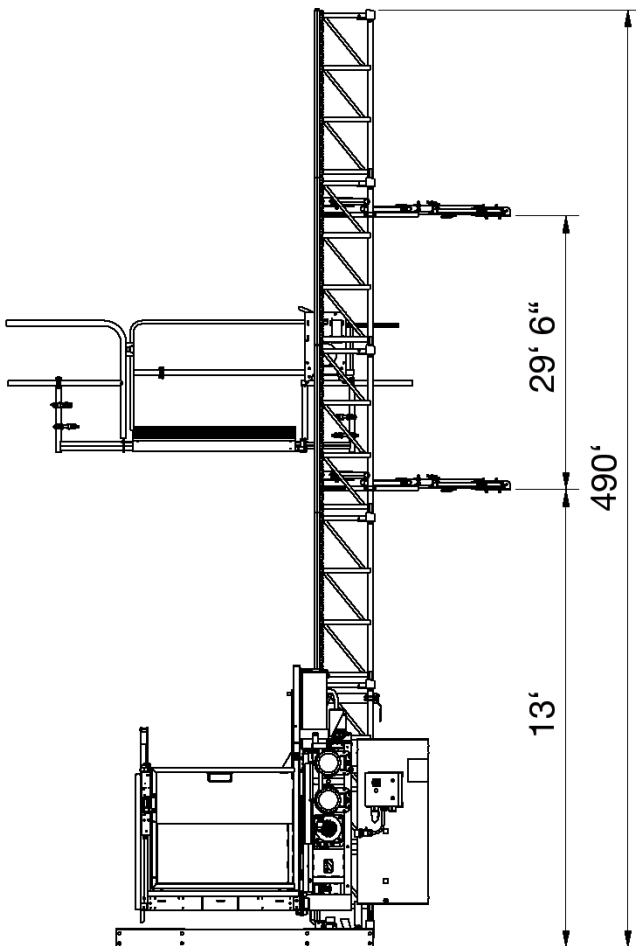

GEDA®

ORIGINAL

GEDA® TP 3300 Transport Platform

- ★ Quick installation
- ★ Transport of persons and material
- ★ Single mast up to 3300 lbs
- ★ Quick return on investment
- ★ Variable platforms available
- ★ German engineered

TECHNICAL DATA

Load capacity	upon request
Lifting speed	40/80 ft/min
Lifting height	490 ft
Power supply	2 x 4.8/9.7 hp/480 V/60 Hz

Changes/Errors excepted