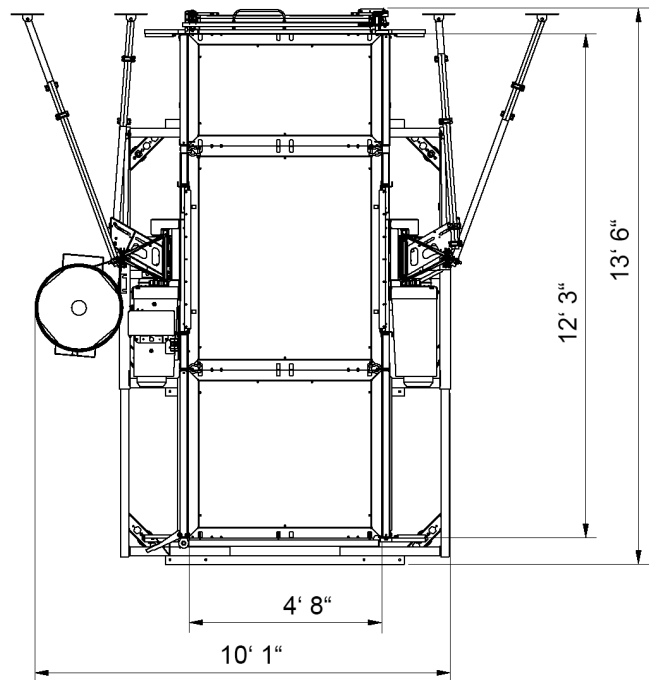

GEDA®

ORIGINAL

GEDA® TP 4400 Transport Platform

- ★ Quick installation
- ★ Transport of persons and material
- ★ UNI-MAST
- ★ Quick return on investment
- ★ Variable platforms available
- ★ German engineered

Example for space requirement platform „B2“

TECHNICAL DATA

Load capacity (Depending on platform configuration)	4400 lbs or 7 persons 4400 lbs for material
Lifting speed	40/80 ft/min
Lifting height	330 ft
Power supply	2 x 4.8/9.7 hp/480 V/60 Hz