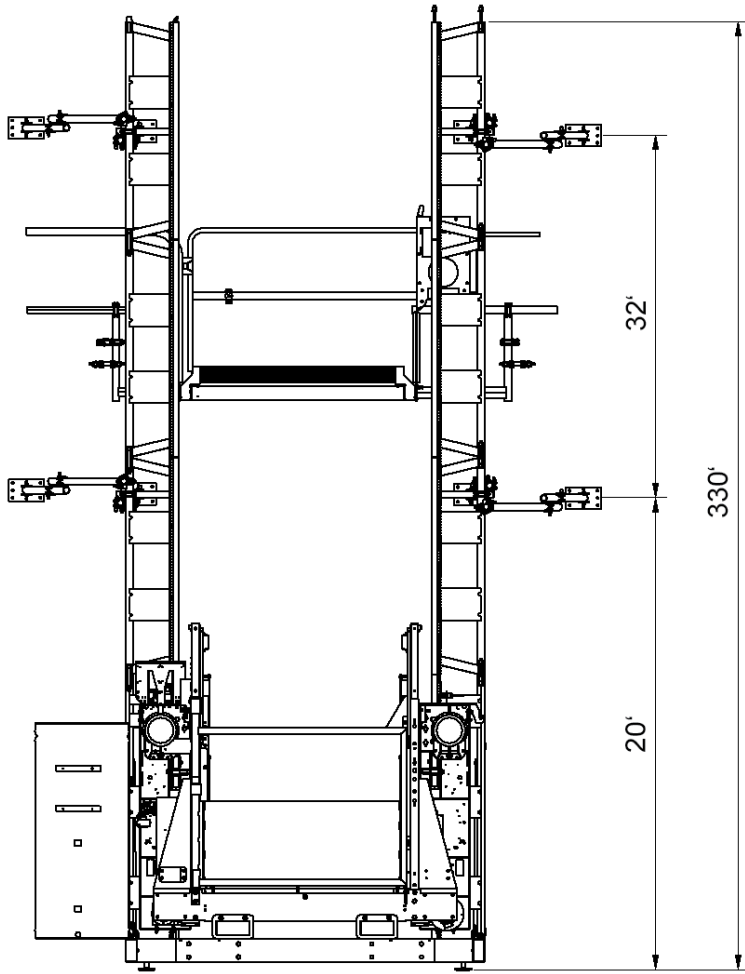

GEDA®

ORIGINAL

GEDA® TP 4400 Transport Platform

- ★ Quick installation
- ★ Transport of persons and material
- ★ UNI-MAST
- ★ Quick return on investment
- ★ Variable platforms available
- ★ German engineered

Example for space requirement platform „B2“

TECHNICAL DATA

Load capacity (Depending on platform configuration)	4400 lbs or 7 persons 4400 lbs for material
Lifting speed	40/80 ft/min
Lifting height	330 ft
Power supply	2 x 4.8/9.7 hp/480 V/60 Hz