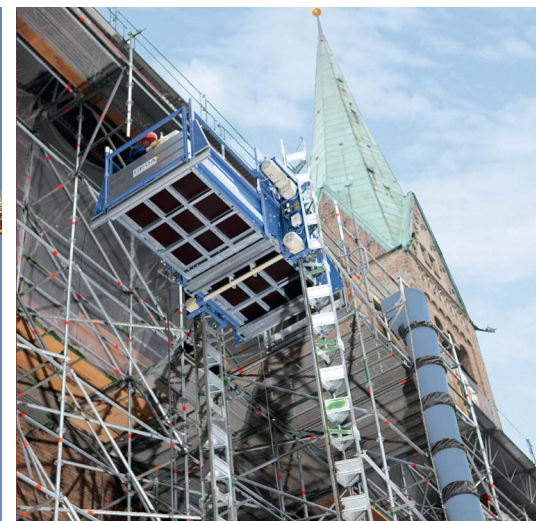

GEDA®

ORIGINAL

GEDA® TP 4400 Transport Platform

- ★ Quick installation
- ★ Transport of persons and material
- ★ UNI-MAST
- ★ Quick return on investment
- ★ Variable platforms available
- ★ German engineered

Example for space requirement platform „B2“

TECHNICAL DATA

Load capacity (Depending on platform configuration)	4400 lbs or 7 persons 4400 lbs for material
Lifting speed	40/80 ft/min
Lifting height	330 ft
Power supply	2 x 4.8/9.7 hp/480 V/60 Hz