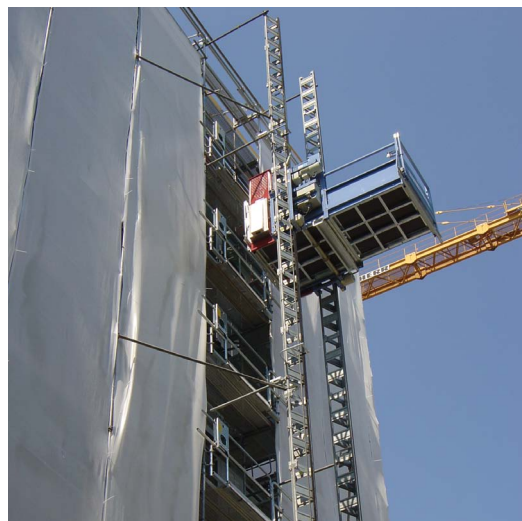

GEDA®

ORIGINAL

GEDA® TP 4400 Transport Platform

- ★ Quick installation
- ★ Transport of persons and material
- ★ UNI-MAST
- ★ Quick return on investment
- ★ Variable platforms available
- ★ German engineered

Example for space requirement platform „B2“

TECHNICAL DATA

Load capacity (Depending on platform configuration)	4400 lbs or 7 persons 4400 lbs for material
Lifting speed	40/80 ft/min
Lifting height	330 ft
Power supply	2 x 4.8/9.7 hp/480 V/60 Hz