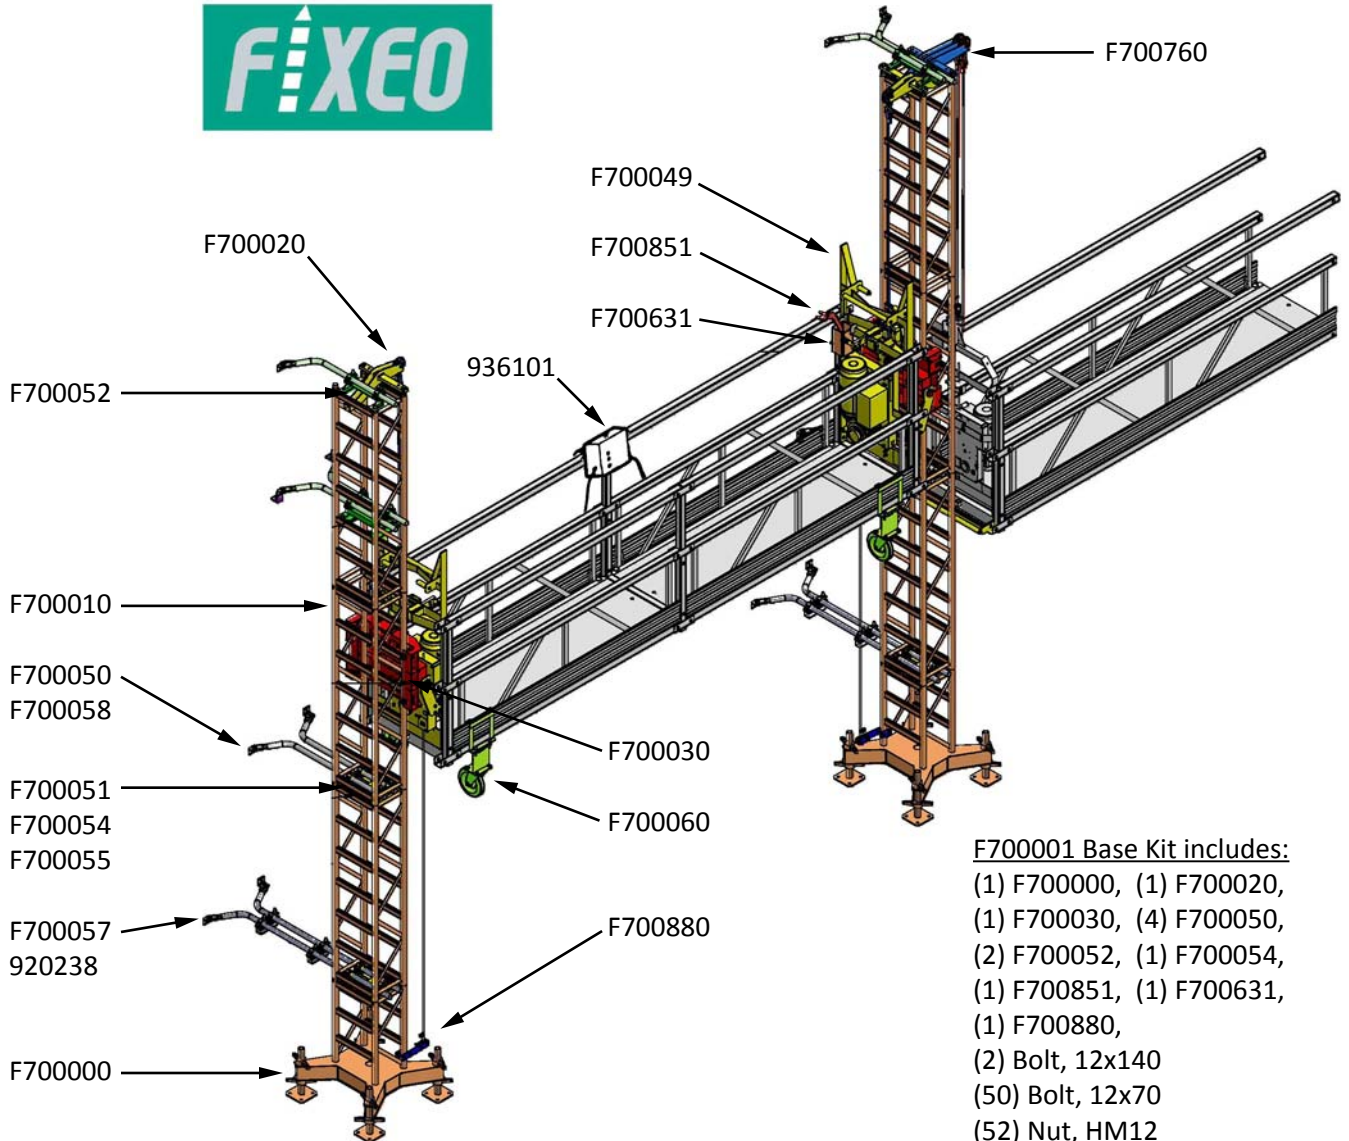

Fixeo System Component Parts

F700001 Base Kit includes:

- (1) F700000, (1) F700020,
- (1) F700030, (4) F700050,
- (2) F700052, (1) F700054,
- (1) F700851, (1) F700631,
- (1) F700880,
- (2) Bolt, 12x140
- (50) Bolt, 12x70
- (52) Nut, HM12

Parts List

- F700000 Fixeo Base
- F700010 Fixeo Mast, 5 ft
- F700020 Rigging Cap
- F700030 Sliding Carrier
- F700049 Fixeo Stirrup, incl. U-Frame
- F700050 Anchor Brace, max. 12 in.
- F700051 Double Anchor Frame, Aluminum
- F700052 Single Anchor Frame
- F700054 Double Anchor Frame, Standard
- F700055 Double Anchor Frame, Intermediate

- F700057 Anchor Brace, 39 in. incl. Link
- F700058 Anchor Brace, max. 18 in.
- F700060 Fixeo Caster, Set of 2
- F700631 Tool Holder
- F700760 Rigging Cap, Dual Wire Rope
- F700851 Dismantling Wedge
- F700880 Bracket, Bottom Cable Fastening
- 920238 Anchor Brace, 51 in. incl. Link
- 936101 Yoke Box w/Tilt Sensor