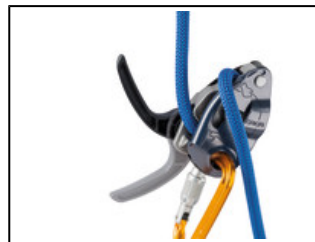

Smooth descent control is achieved thanks to the progressive action of the cam.