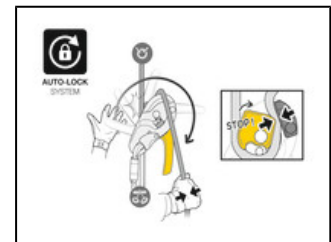

The AUTO-LOCK system allows users to easily position themselves at a work station without having to manipulate the handle or tie off the device: as soon as the user releases the handle, the rope is automatically locked in the device.