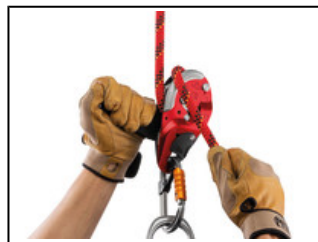

## I'D® L

The I'D L self-braking descender is primarily designed for technical rescue. It has an ergonomic handle that allows comfortable descent control. The integrated anti-panic function and anti-error catch limit the risk of an accident due to user error. The AUTO-LOCK system allows users to position themselves without having to manipulate the handle or tie off the device. Once locked, the rope can be taken up without having to manipulate the handle. The safety gate allows the rope to be installed with the device remaining connected to the harness. I'D L is compatible with 12.5 to 13 mm ropes and allows handling of loads up to 280 kg.

The descender has a safety gate on the moving side plate that allows the rope to be installed easily while the device remains connected to the harness.

The ergonomic handle allows the rope to be released for a comfortably controlled descent.