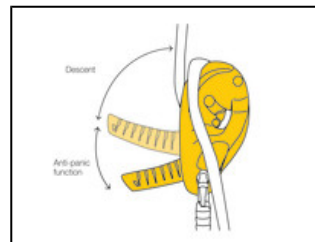

## I'D® L

The I'D L self-braking descender is primarily designed for technical rescue. It has an ergonomic handle that allows comfortable descent control. The integrated anti-panic function and anti-error catch limit the risk of an accident due to user error. The AUTO-LOCK system allows users to position themselves without having to manipulate the handle or tie off the device. Once locked, the rope can be taken up without having to manipulate the handle. The safety gate allows the rope to be installed with the device remaining connected to the harness. I'D L is compatible with 12.5 to 13 mm ropes and allows handling of loads up to 280 kg.

The descender has a safety gate on the moving side plate that allows the rope to be installed easily while the device remains connected to the harness.

The ergonomic handle allows the rope to be released for a comfortably controlled descent.