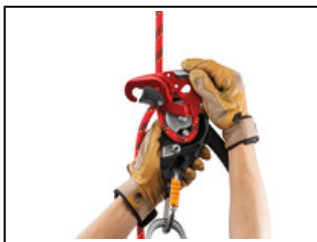

## I'D® L

The I'D L self-braking descender is primarily designed for technical rescue. It has an ergonomic handle that allows comfortable descent control. The integrated anti-panic function and anti-error catch limit the risk of an accident due to user error. The AUTO-LOCK system allows users to position themselves without having to manipulate the handle or tie off the device. Once locked, the rope can be taken up without having to manipulate the handle. The safety gate allows the rope to be installed with the device remaining connected to the harness. I'D L is compatible with 12.5 to 13 mm ropes and allows handling of loads up to 280 kg.

The descender has a safety gate on the moving side plate that allows the rope to be installed easily while the device remains connected to the harness.

The ergonomic handle allows the rope to be released for a comfortably controlled descent.